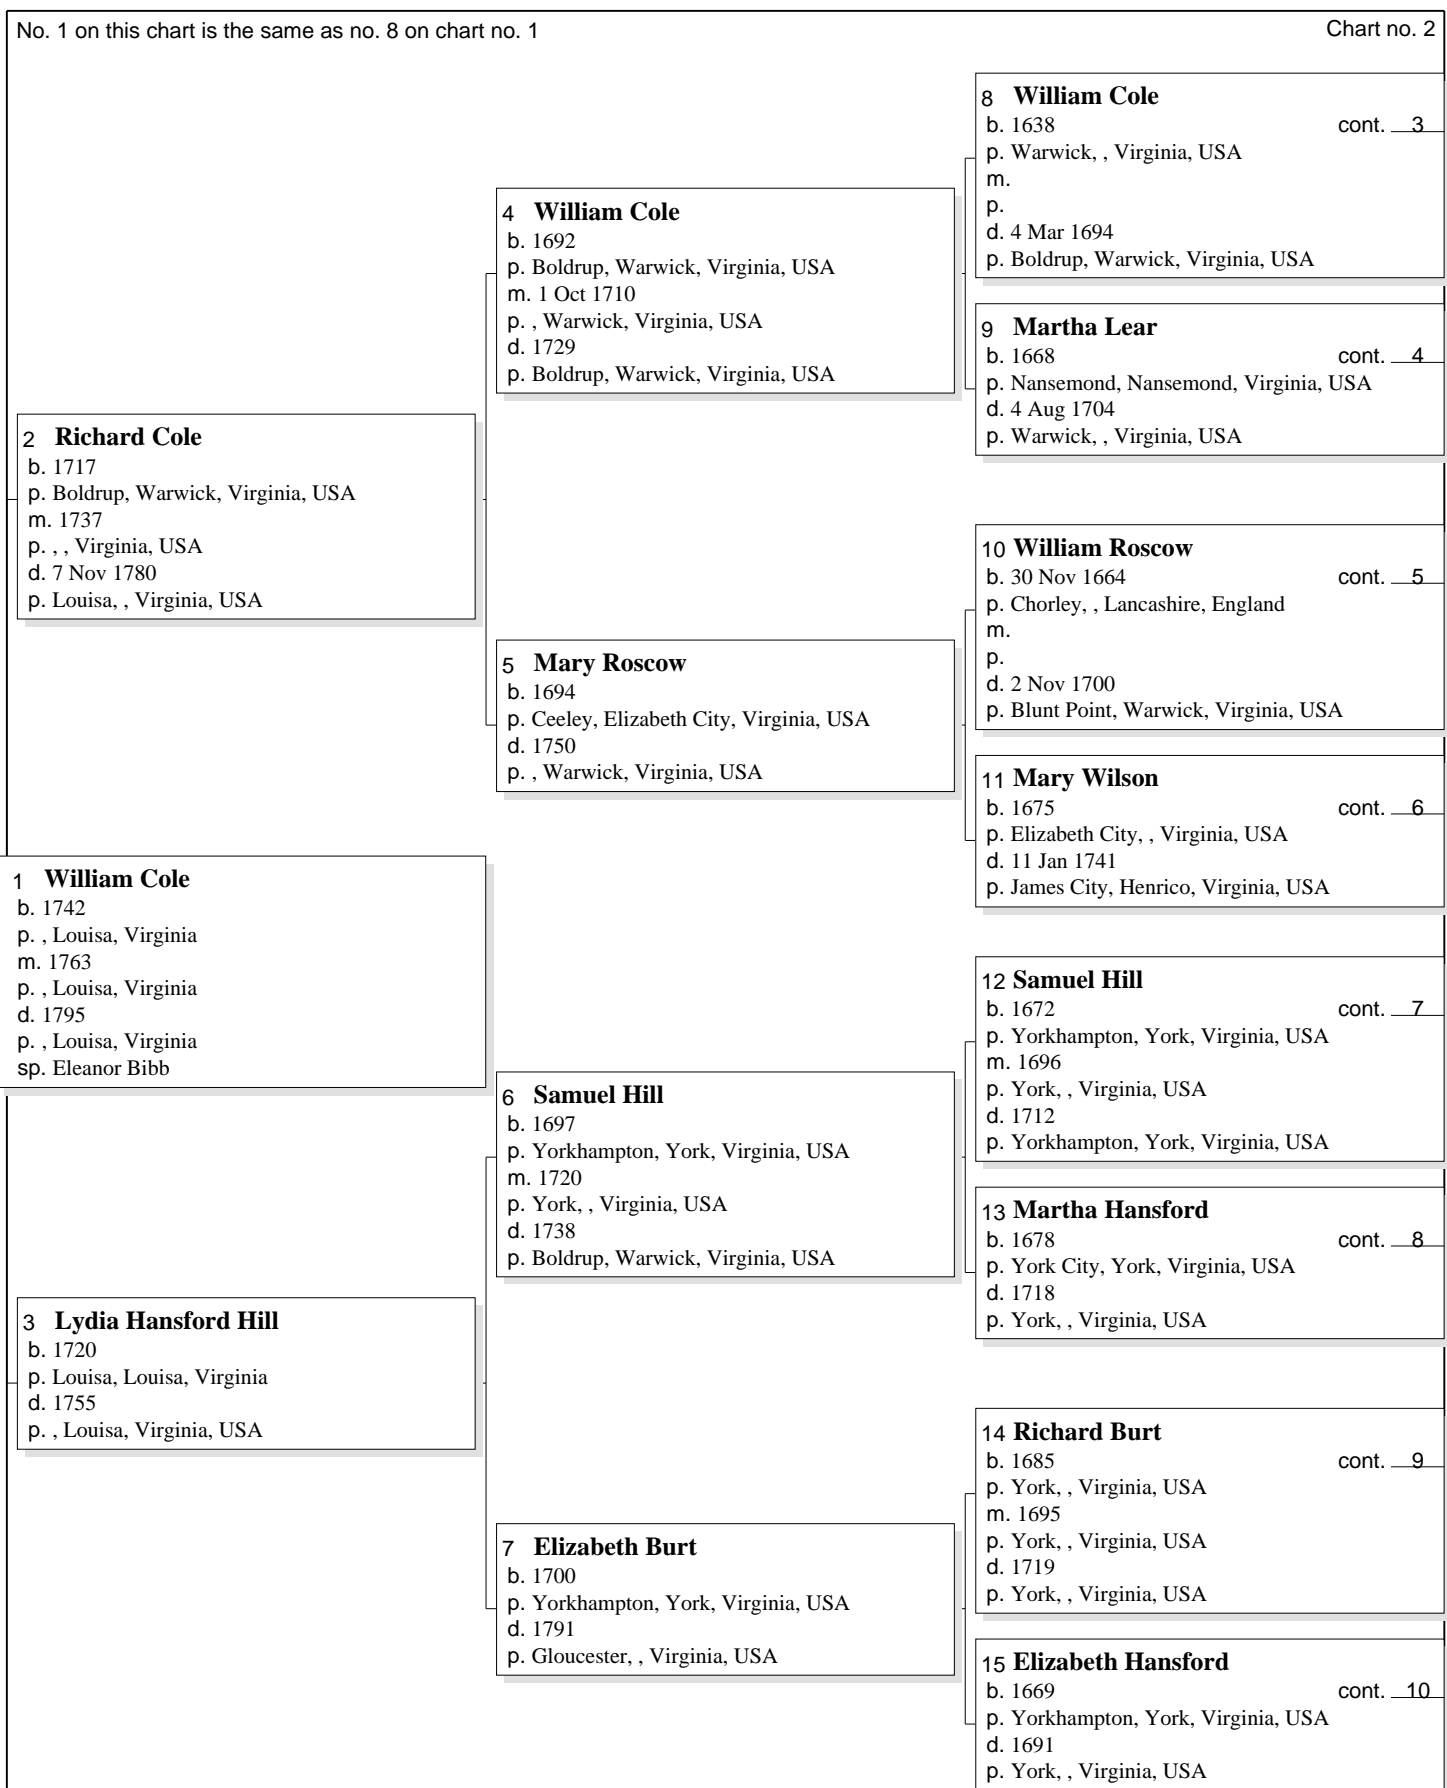

Pedigree Chart for Richard Wesley Cole

Pedigree Chart for William Cole

Pedigree Chart for William Cole

Pedigree Chart for Martha Lear

No. 1 on this chart is the same as no. 9 on chart no. 2

Chart no. 4

2 John Lear